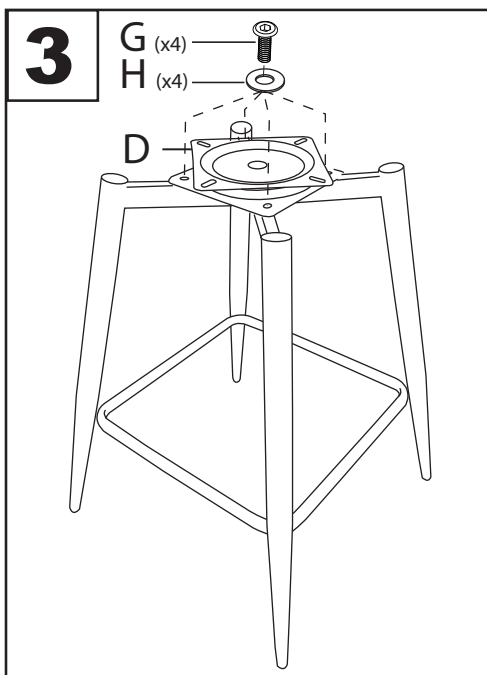

Fixed H. Counter Stool w/ Swivel

Part # L23-55-SWV-X XX

20-1231

Do not over tighten.
Do not use power tools to assemble.