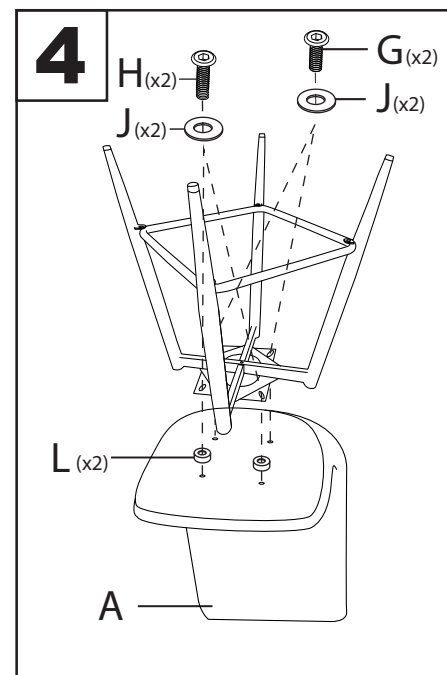

Fixed H. Counter Stool w/ Swivel

Part # L23-55-SWV-X XX

20-1231

Do not over tighten.
Do not use power tools to assemble.