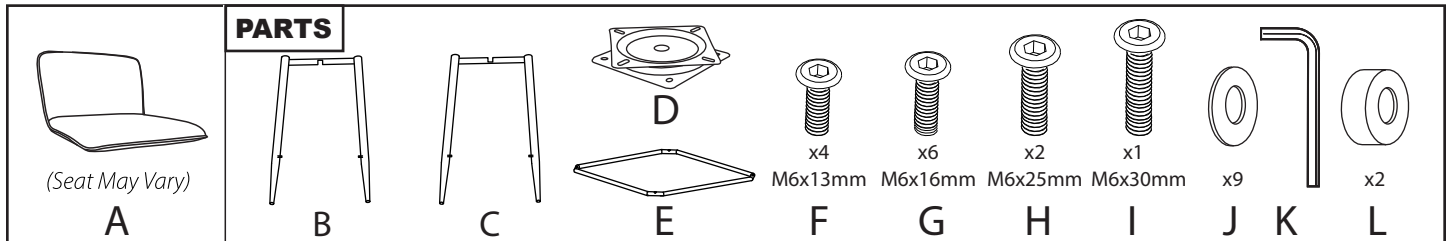

Fixed H. Counter Stool w/ Swivel

Part # L23-55-SWV-X XX

20-1231

Do not over tighten.
Do not use power tools to assemble.