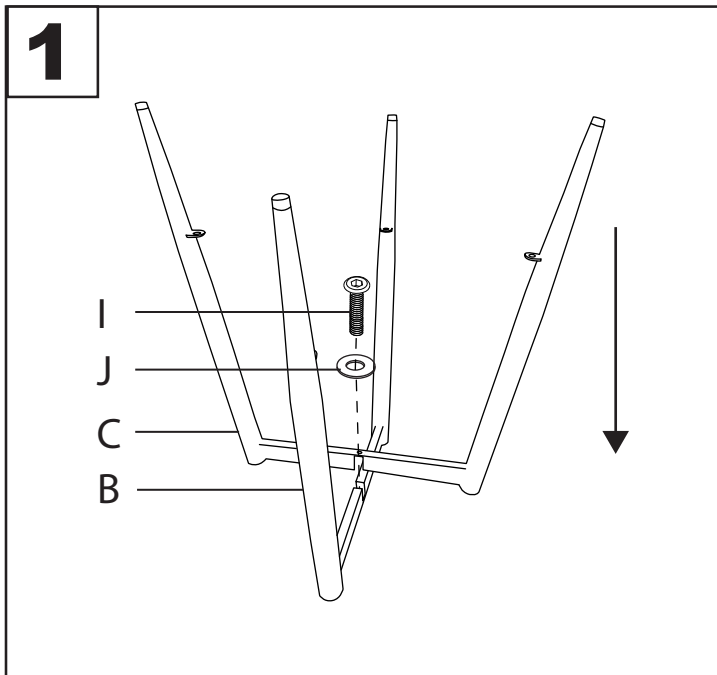

Fixed H. Counter Stool w/ Swivel

Part # L23-55-SWV-X XX

20-1231

Do not over tighten.
Do not use power tools to assemble.