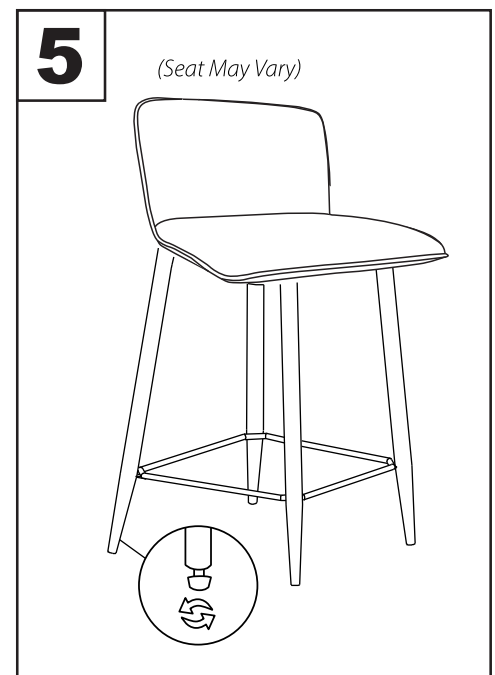

Fixed H. Counter Stool w/ Swivel

Part # L23-55-SWV-X XX

20-1231

Do not over tighten.
Do not use power tools to assemble.